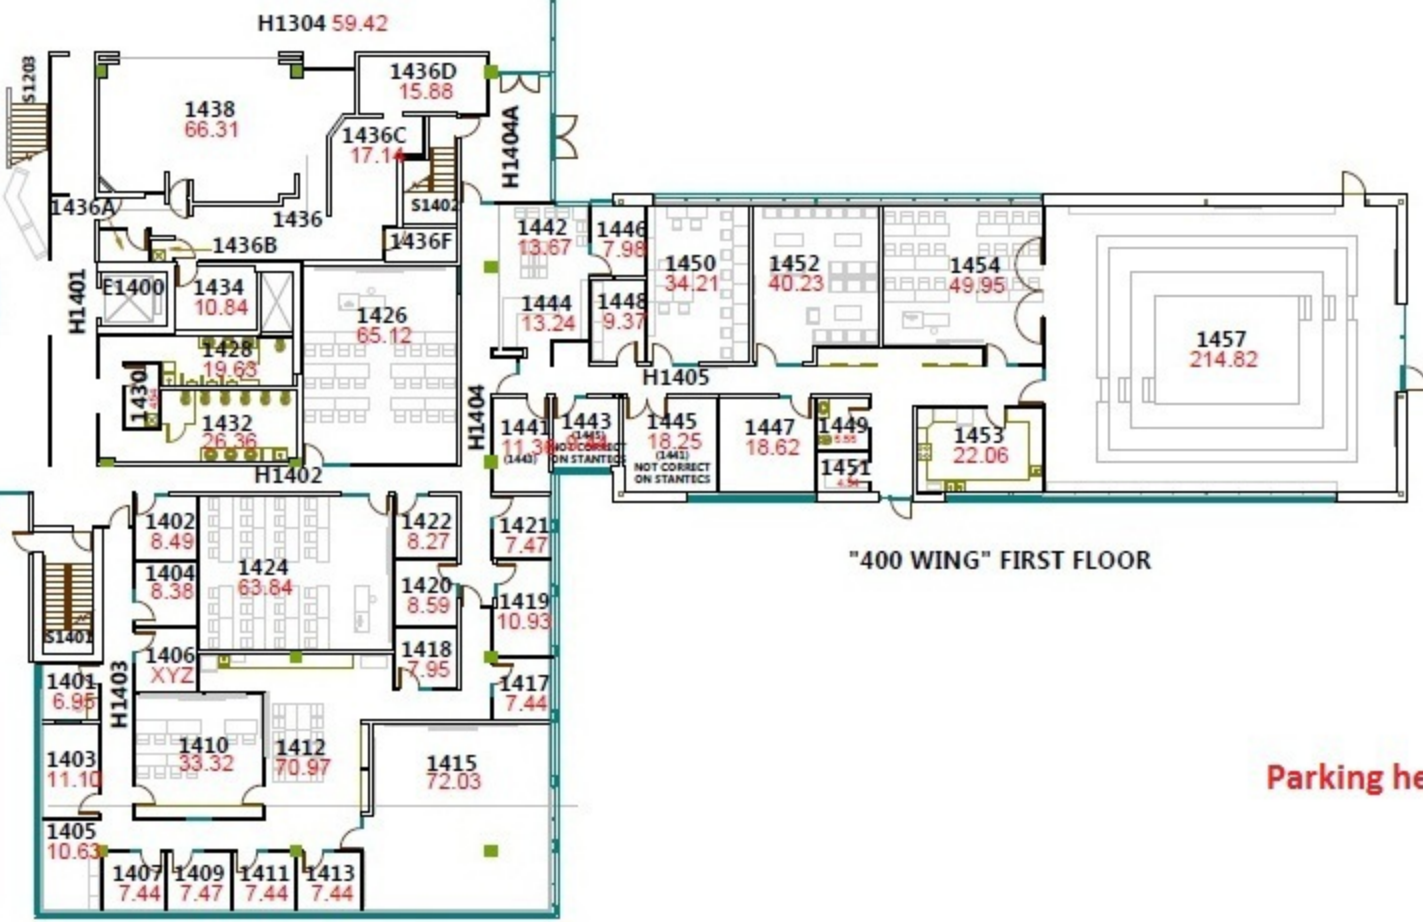

CEP Campus

Building A Level 1

Building 1090

"300 WING" FIRST FLOOR

← CAEN AVE →

EC OFFICE "300 WING" FIRST FLOOR

↑
GIVENCHY AVE
↓

Parking here

Parking here

"400 WING" FIRST FLOOR