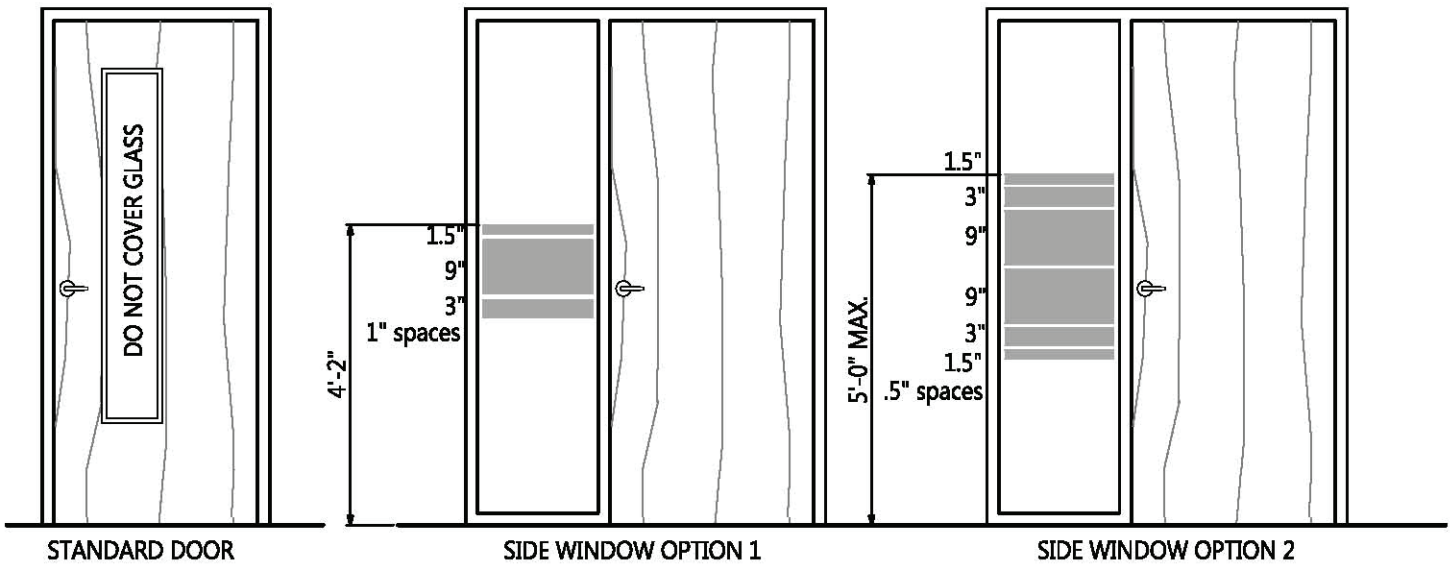

WINDOW FILM GUIDELINES

REVISION: 01-2013

STANDARD DOOR

SIDE WINDOW OPTION 1

SIDE WINDOW OPTION 2

OPTION 1

OPTION 2

7' HIGH WINDOW - BAND SPACING AS SHOWN ABOVE

OFFICE WINDOW - SEATED PRIVACY