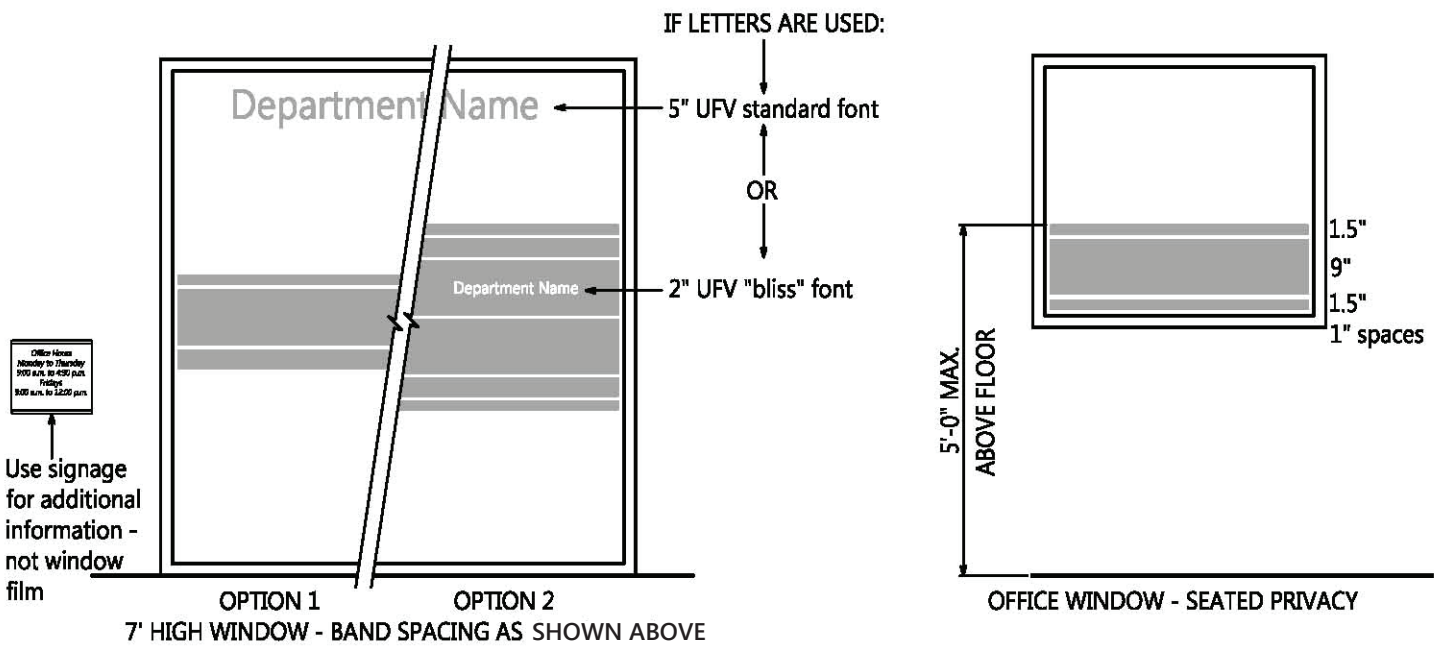

WINDOW FILM GUIDELINES

REVISION: 01-2013

STANDARD DOOR

SIDE WINDOW OPTION 1

SIDE WINDOW OPTION 2

OPTION 1

OPTION 2

7' HIGH WINDOW - BAND SPACING AS SHOWN ABOVE

OFFICE WINDOW - SEATED PRIVACY