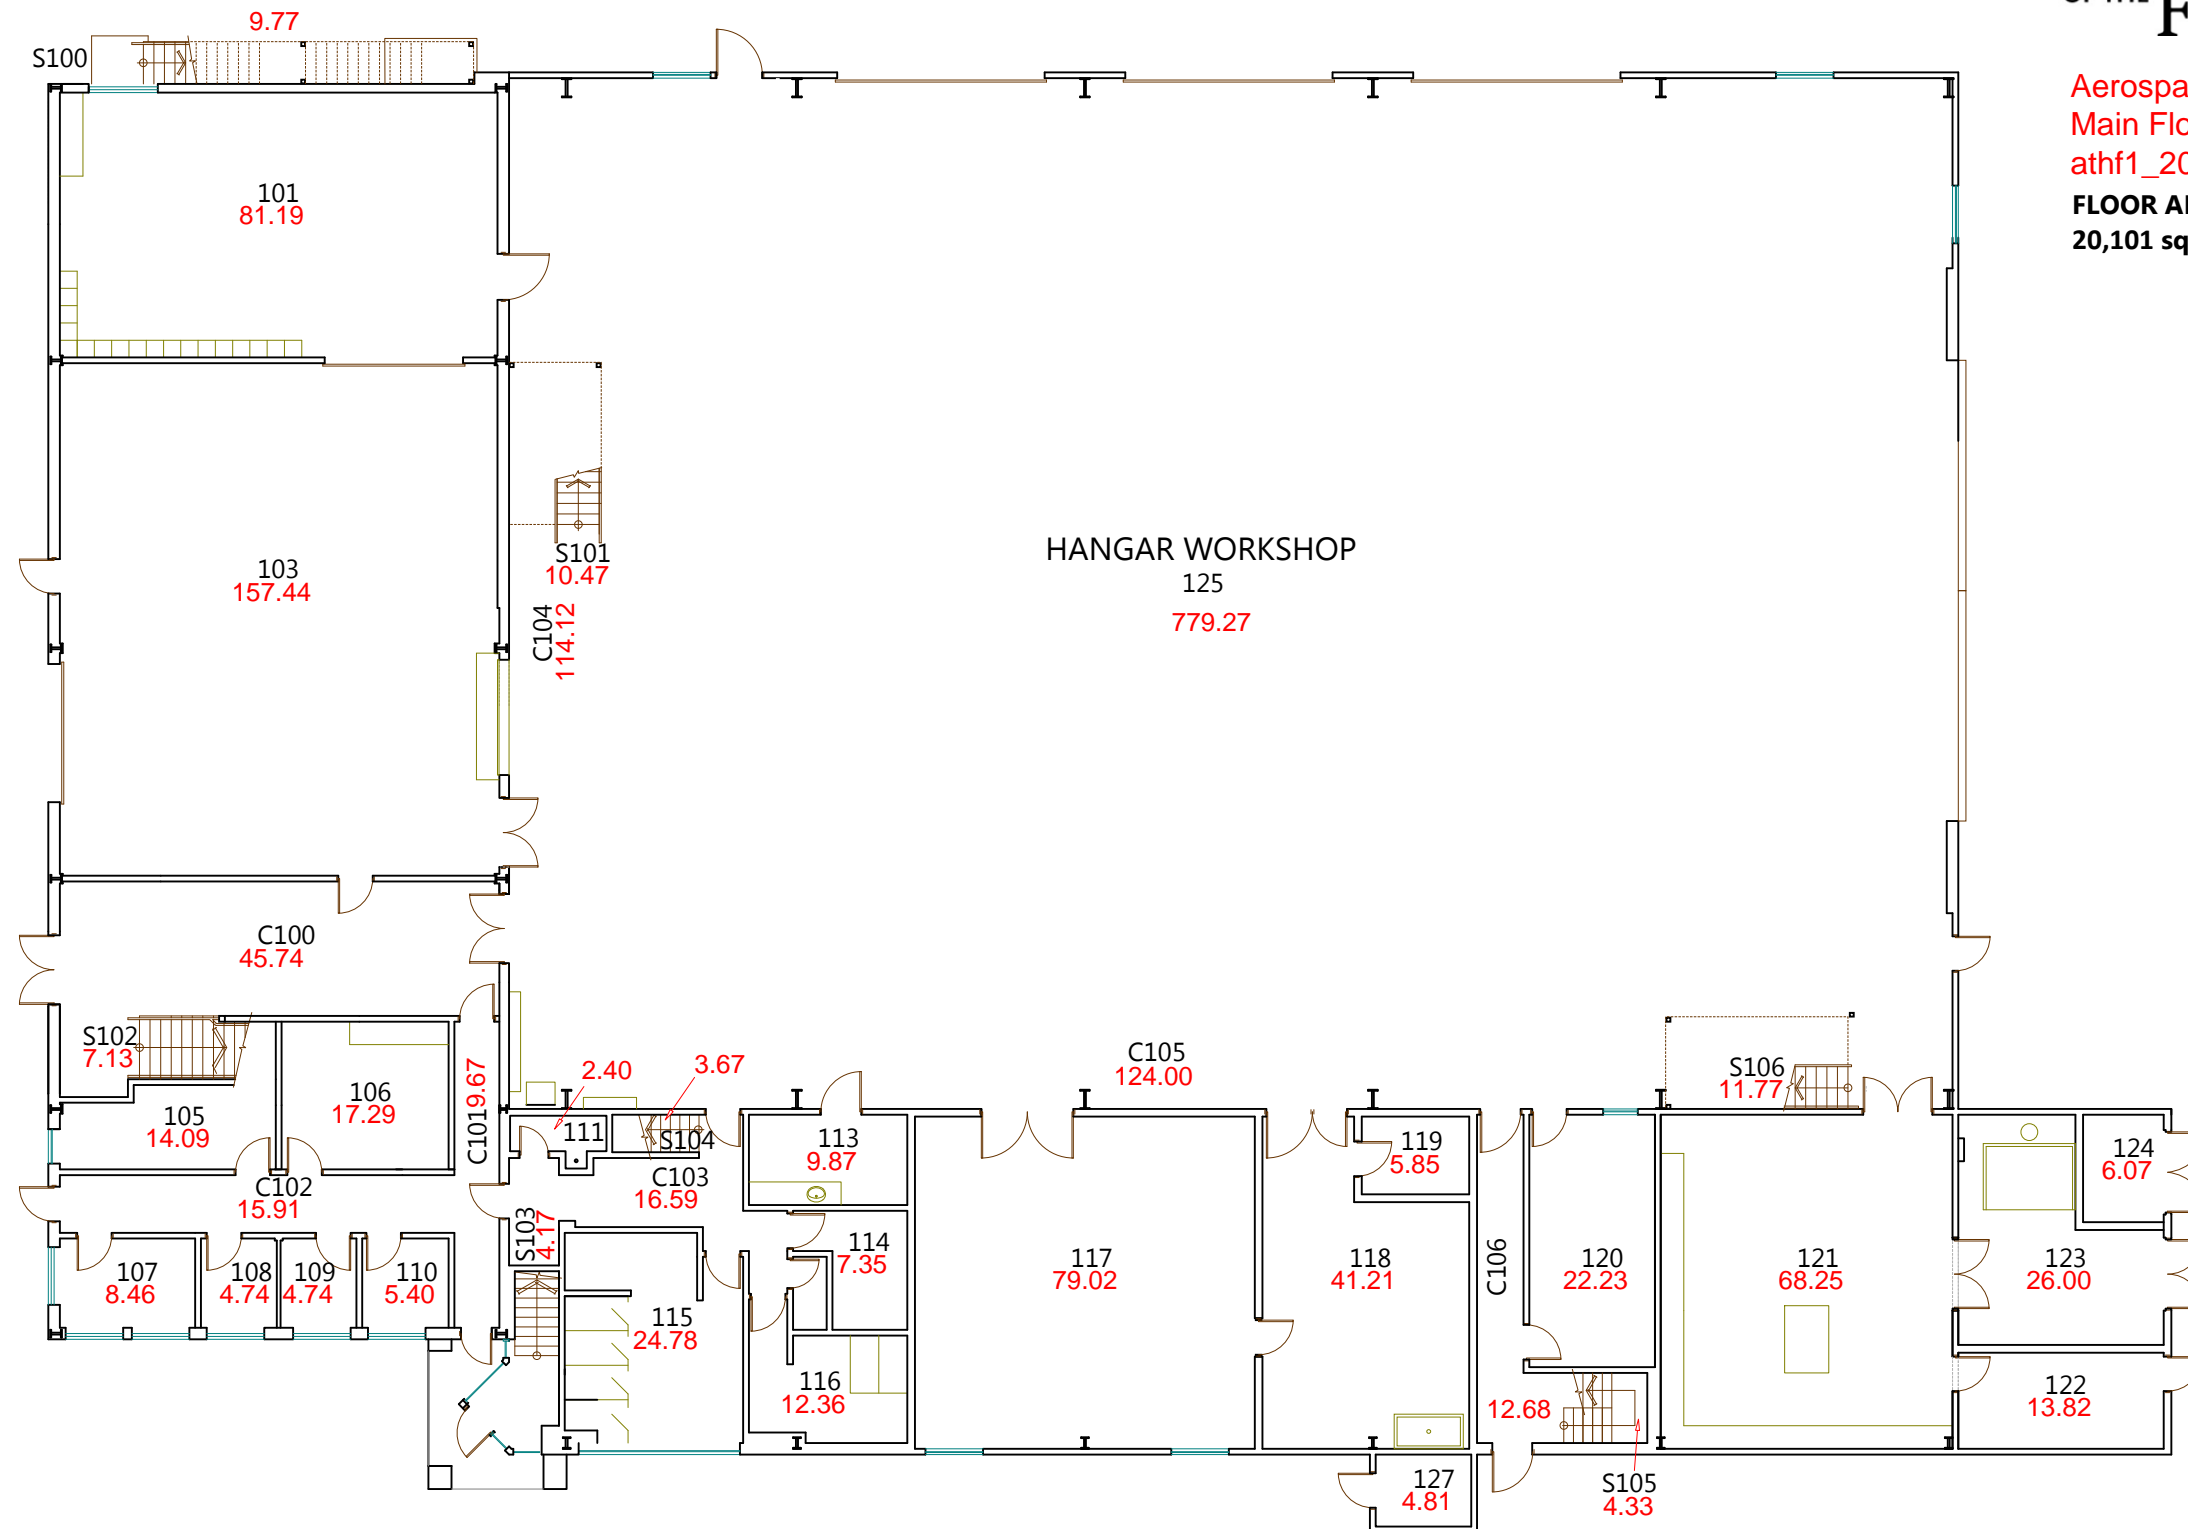

Aerospace Centre  
Main Floor Plan  
athf1\_201109.vsd

FLOOR AREA: 1,867 sq. metres or  
20,101 sq. feet.

Scale: 1 : 200