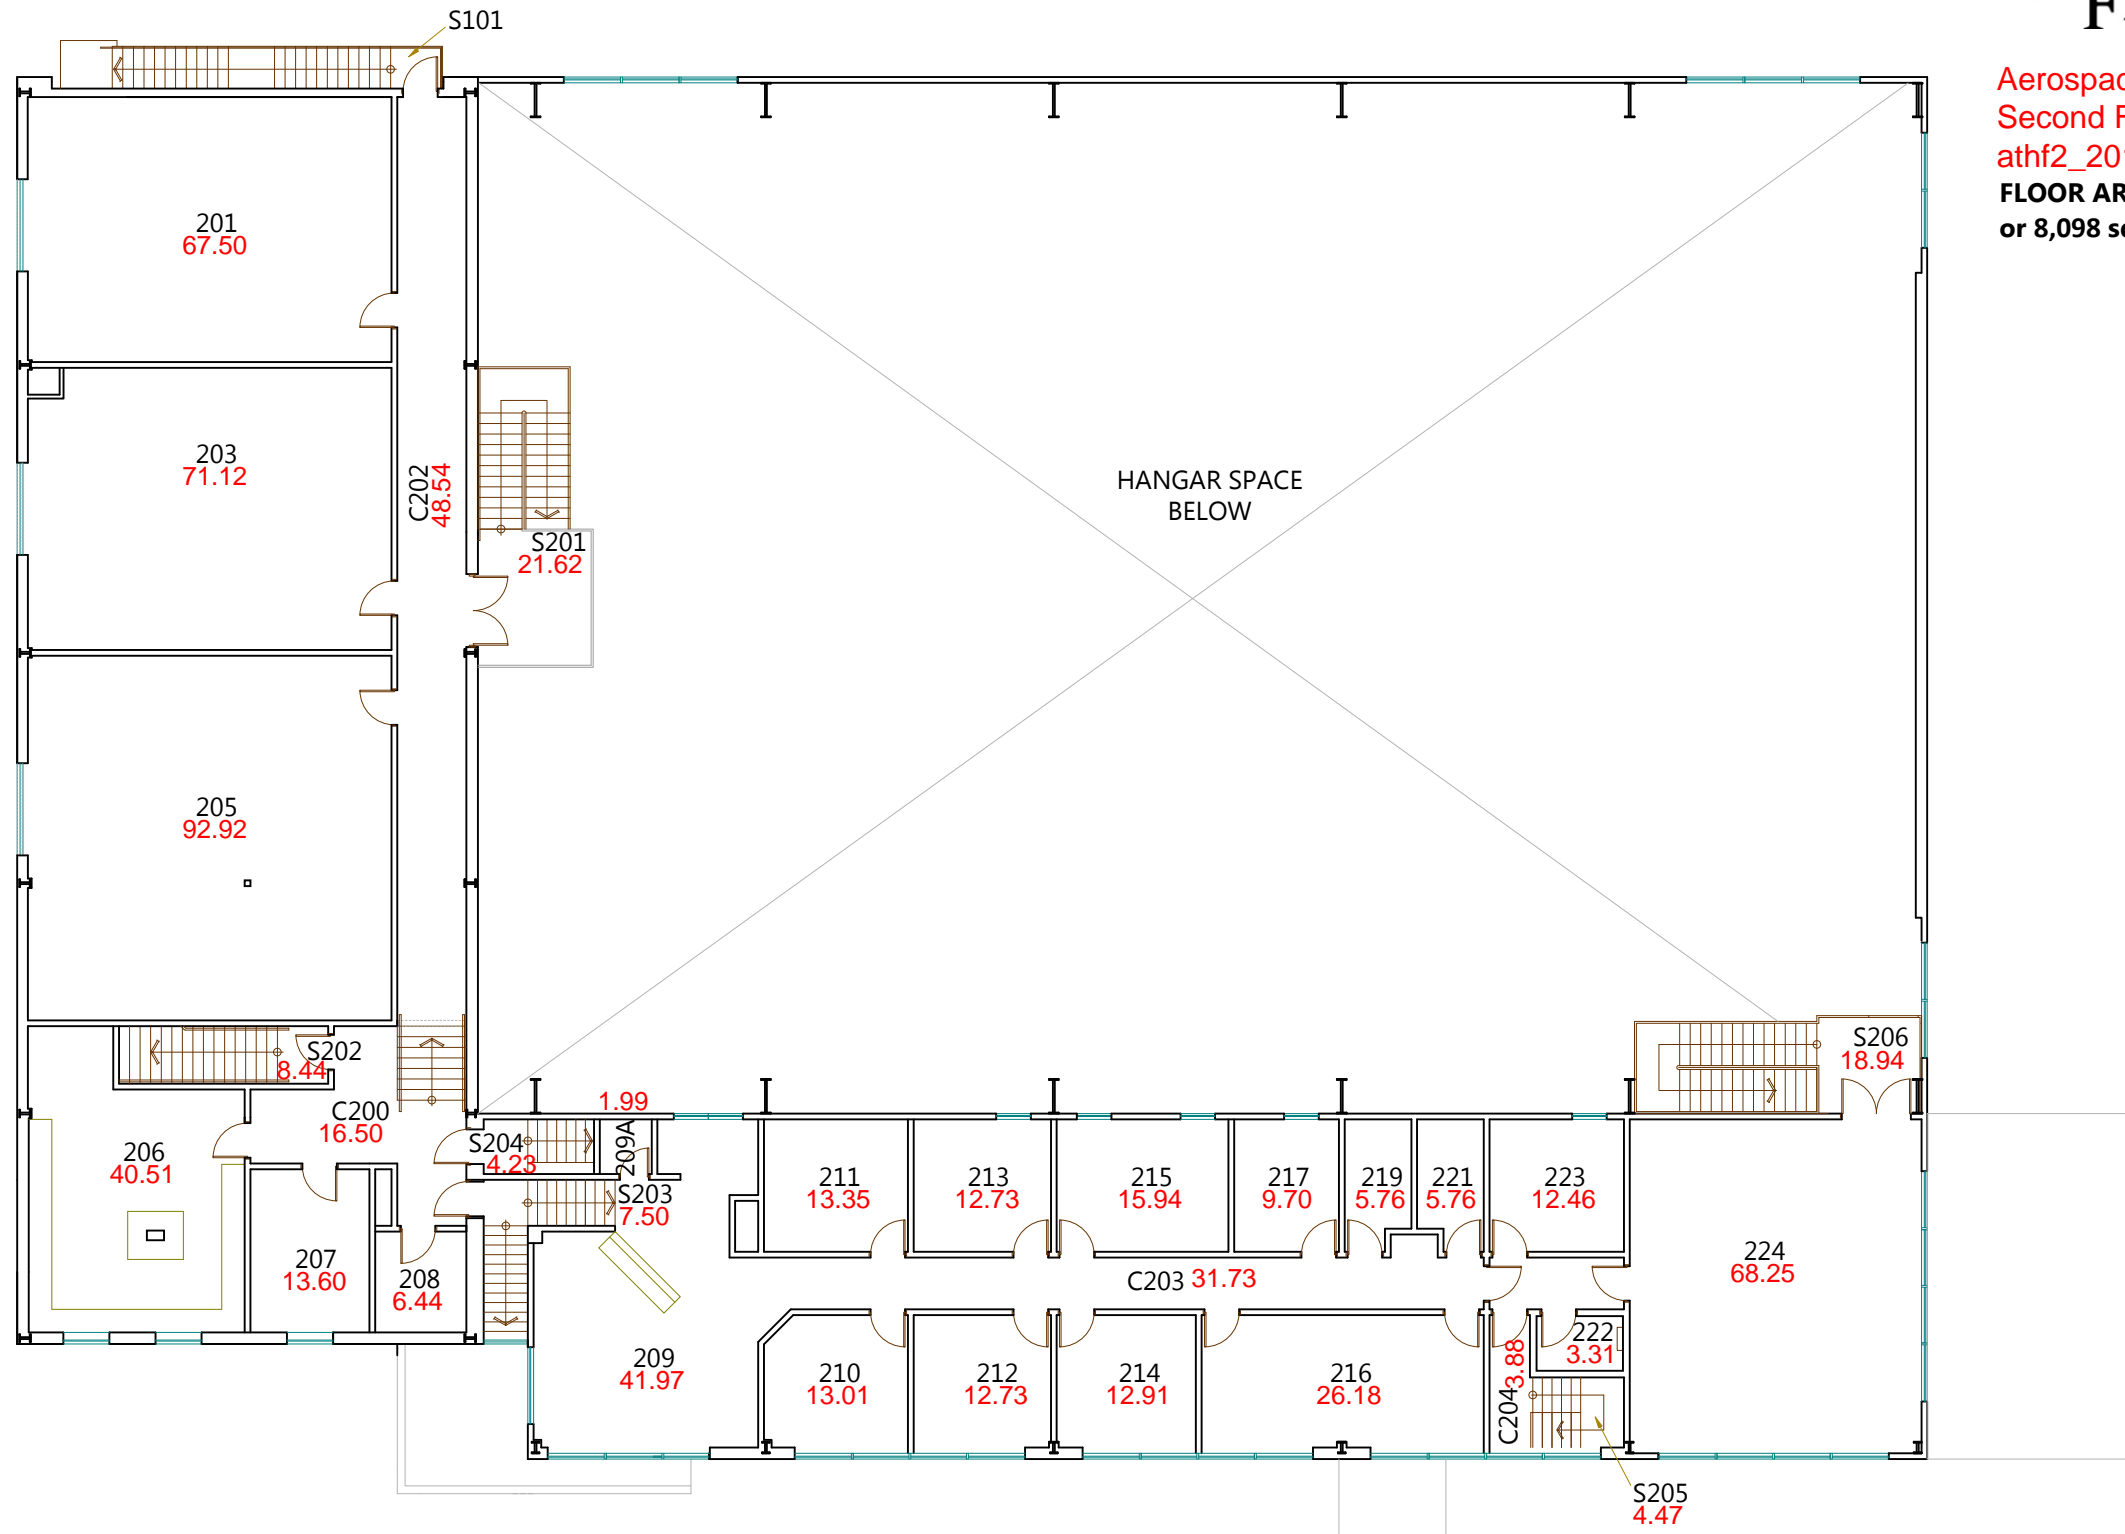

Aerospace Centre
Second Floor Plan
athf2_201109.vsd
FLOOR AREA: 752 sq. metres
or 8,098 sq.feet.

Scale: 1 : 200