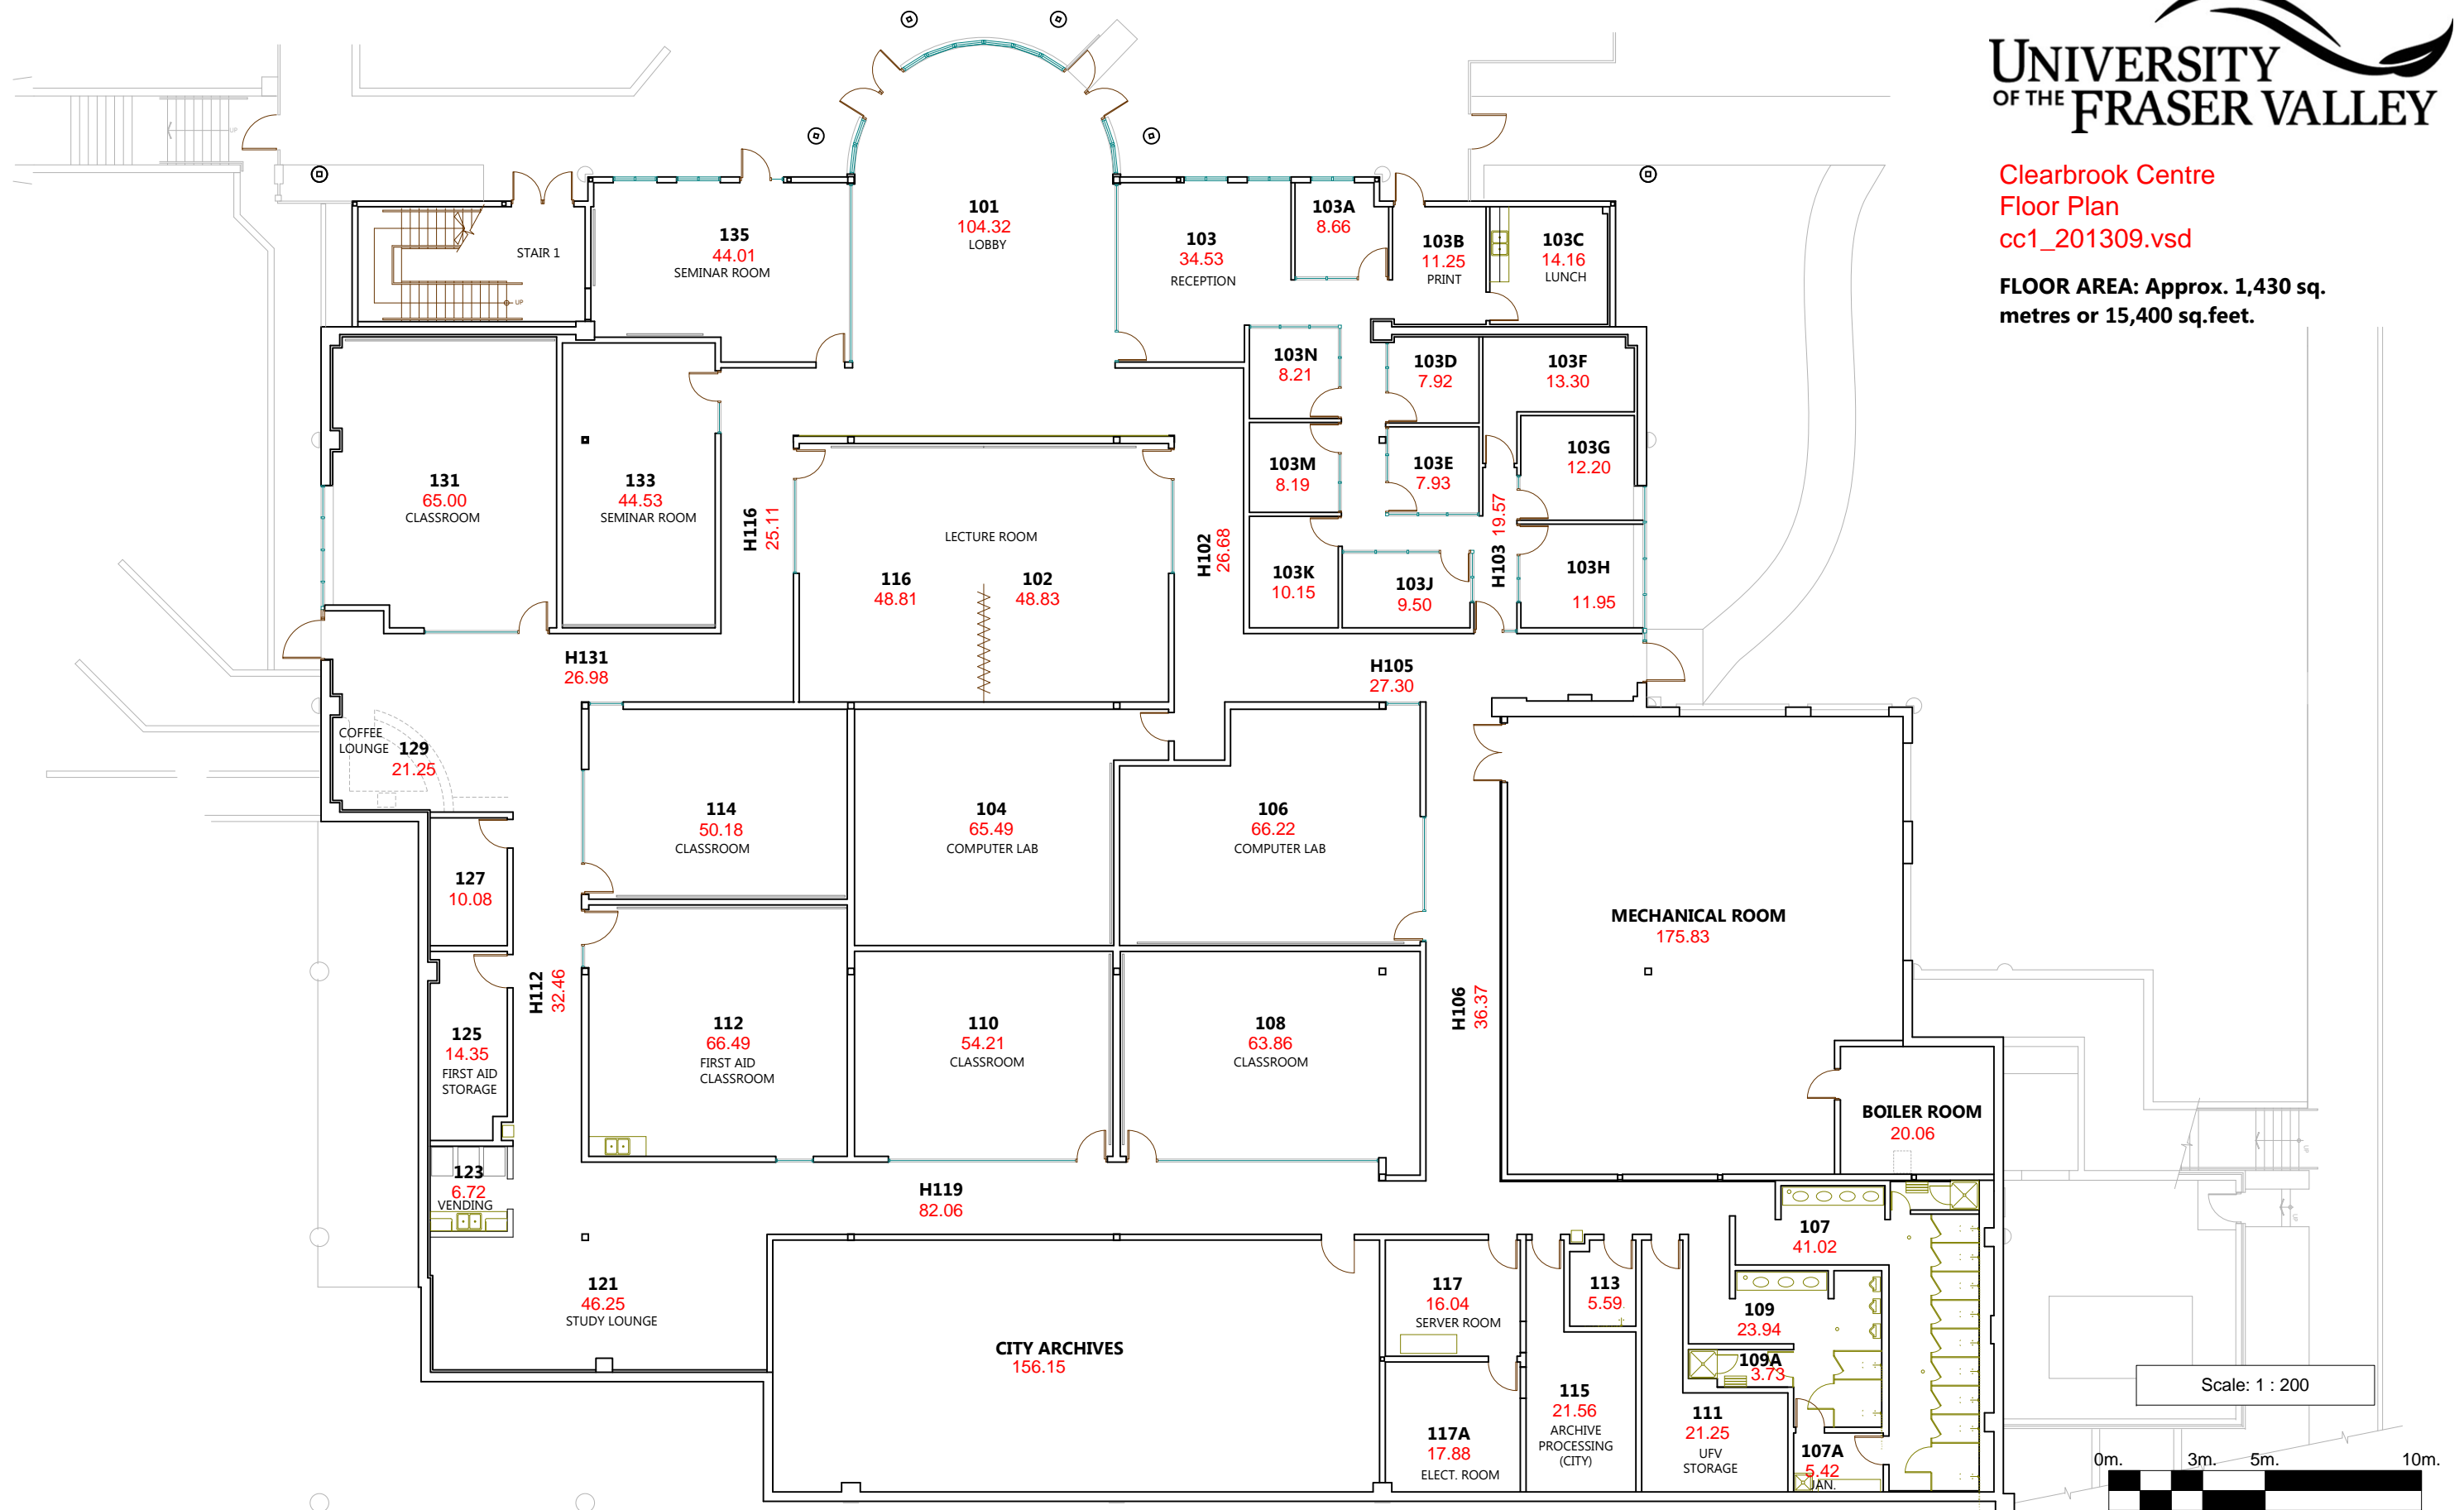

Clearbrook Centre
Floor Plan
cc1_201309.vsd

**FLOOR AREA: Approx. 1,430 sq.
metres or 15,400 sq.feet.**

Scale: 1 : 200