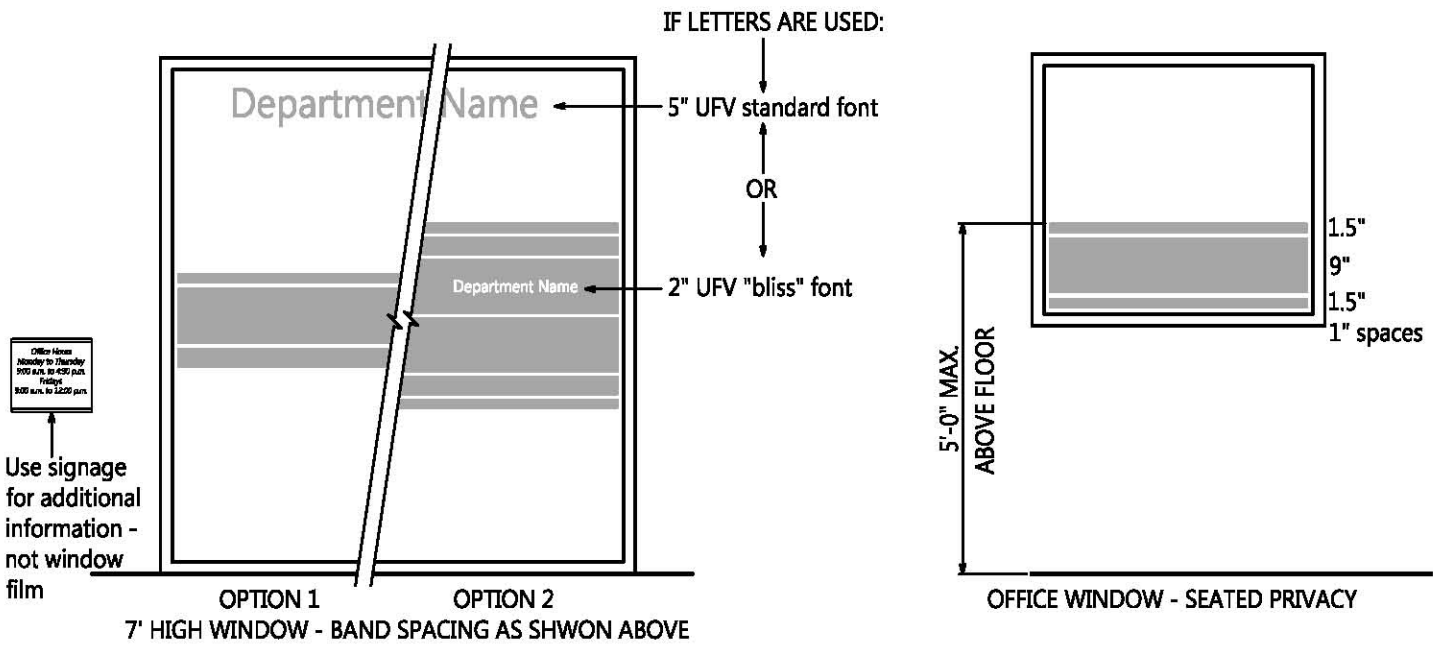

WINDOW FILM GUIDELINES

REVISION: 01-2013

STANDARD DOOR

SIDE WINDOW OPTION 1

SIDE WINDOW OPTION 2

Use signage for additional information - not window film

OPTION 1

OPTION 2

7' HIGH WINDOW - BAND SPACING AS SHOWN ABOVE

OFFICE WINDOW - SEATED PRIVACY

UFW SWOOSH - OPTIONS 3 AND 4