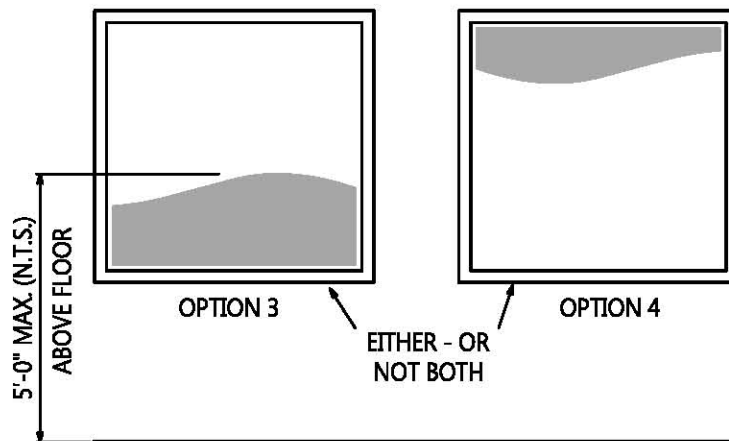

WINDOW FILM GUIDELINES

REVISION: 01-2013

STANDARD DOOR

SIDE WINDOW OPTION 1

SIDE WINDOW OPTION 2

Use signage for additional information - not window film

OPTION 1

OPTION 2

7' HIGH WINDOW - BAND SPACING AS SHOWN ABOVE

OFFICE WINDOW - SEATED PRIVACY

UFW SWOOSH - OPTIONS 3 AND 4