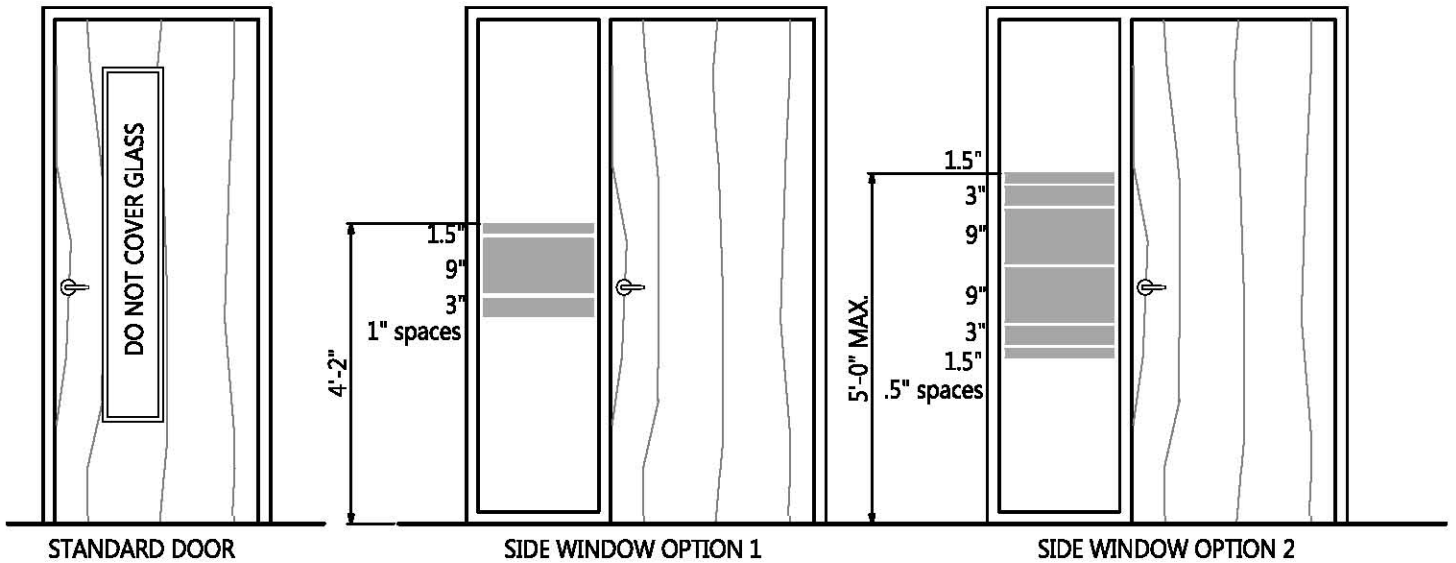

WINDOW FILM GUIDELINES

REVISION: 01-2013

STANDARD DOOR

SIDE WINDOW OPTION 1

SIDE WINDOW OPTION 2

Use signage for additional information - not window film

OPTION 1

OPTION 2

7' HIGH WINDOW - BAND SPACING AS SHOWN ABOVE

OFFICE WINDOW - SEATED PRIVACY

UFW SWOOSH - OPTIONS 3 AND 4